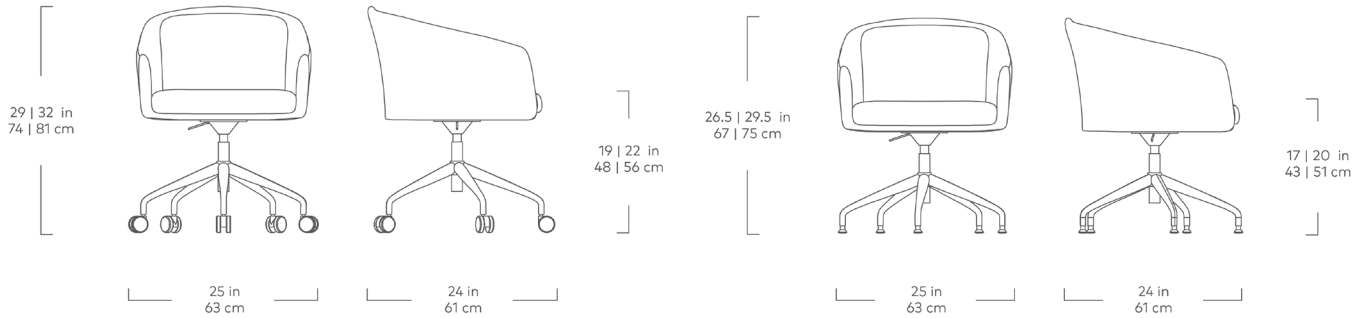

# Radius Task Chair

Bayview  
Silver

Stockholm  
Camel

Stockholm  
Graphite

With an elegantly upholstered tub-style form, the Radius Task Chair is office furniture that captivates with its casual sophistication. Centering a stylish aesthetic and welcoming feel, Radius makes no sacrifices in function: adjustable height, swivel ability, and an option to configure with rolling castors or stationary feet make it the perfect addition to the modern workspace.

# Radius Task Chair

- Fixed back and seat cushion.
- Height-adjustable via a gas lift mechanism.
- 360 degree smooth swivel rotation.
- 5-star base is powder coated steel.
- Ships with a set of castors and a set of stationary feet. Choose between the two and convert one to the other as needed.
- Manufactured to meet California TB117-2013 fire safety standards without the use of flame retardant additives in the upholstery foam.
- All fabric is California TB117-2013 certified and double rub tested
- ANSI-BIFMA Compliant.